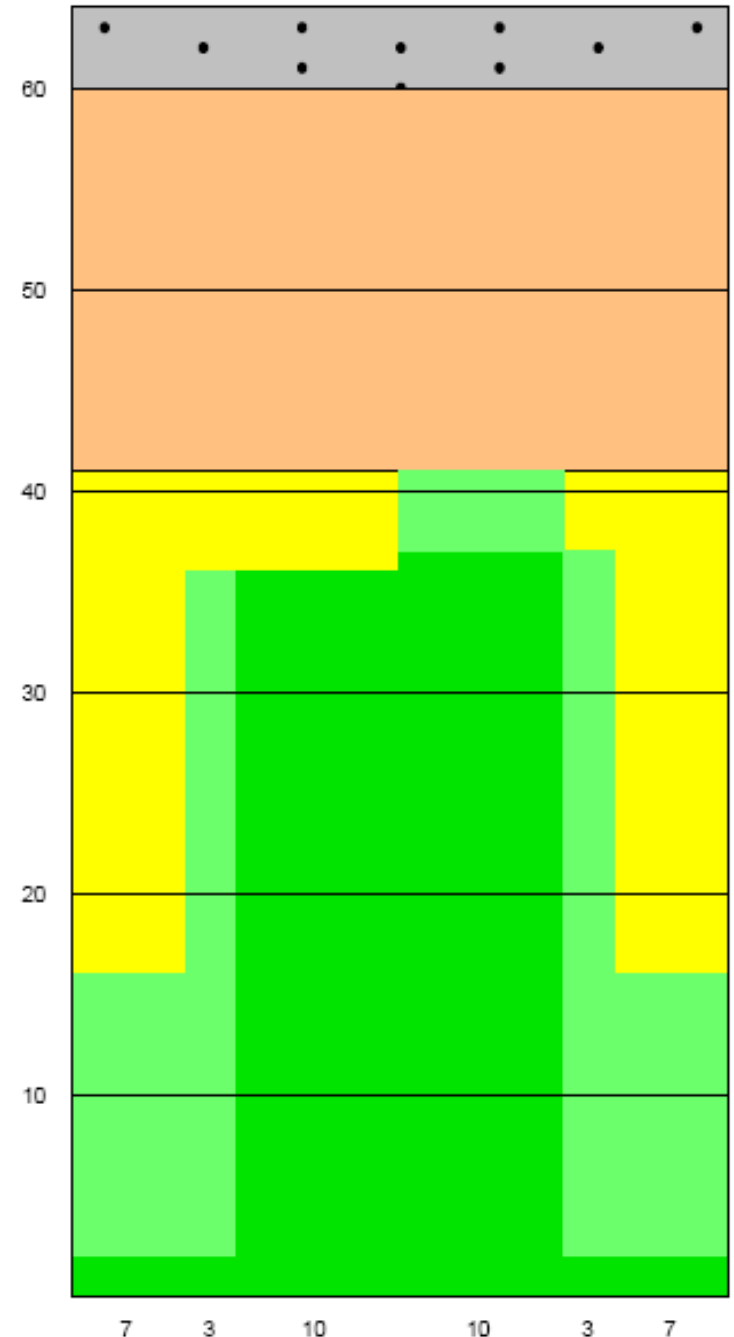

HVO Summit S Series

Name

BUFFER Mode :

Pass 1		Pass 2	
Double		Off	
Forward	Reverse	Forward	Reverse
41.0	41.0	0.0	0.0

Short Run Mode	Off
Turn-around Distance	0.0 Ft.

OIL Mode :

Pass 1		Pass 2	
Double		Off	
Forward	Reverse	Forward	Reverse
16.0	2.0	0.0	0.0
36.0	2.0	0.0	0.0
36.0	36.0	0.0	0.0
37.0	41.0	0.0	0.0
37.0	2.0	0.0	0.0
16.0	2.0	0.0	0.0
Transfer Rate %	100	0	0

Stripping Mode	Full
Start	0.0 Ft.
Cleaner Pad Distance	61.5 Ft.
Vacuum	On Start

Cleaner Flow	
In oil	100 %
Back lane	100 %

SPEED SETTINGS:

Pass 1		Pass 2	
Forward	Reverse	Forward	Reverse
High	High	High	High
High	High	High	High
Medium			

Travel
Condition
Strip

☒	Oil Pass 1 Forward
☒	Oil Pass 1 Reverse
☒	Oil Pass 2 Forward
☒	Oil Pass 2 Reverse
☒	Stripping